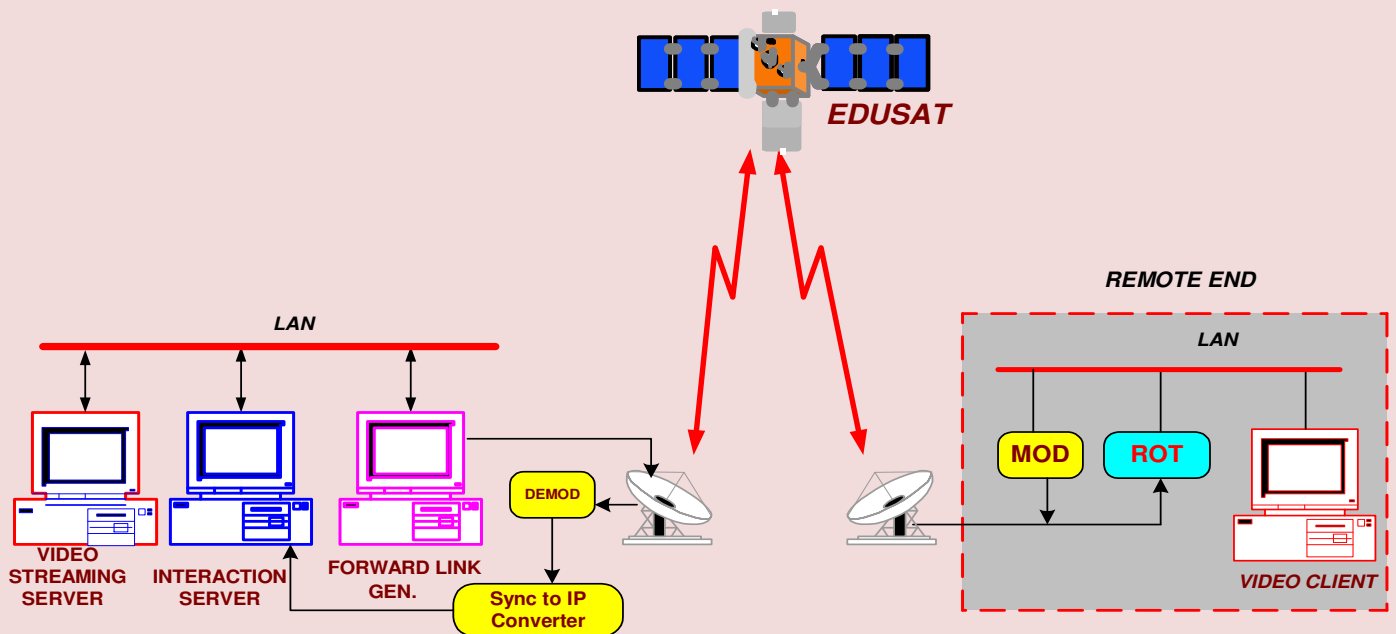

ADVANCED TECHNOLOGIES FROM ISRO

Interest Exploration Note

TT / 09 / 09 / SAC

Satellite based Interactive IP Network (SIIP)

The Indian Space Research Organisation (ISRO) has developed Satellite based Interactive IP Network (SIIP). Satellite based Interactive IP (SIIP) network developed for EDUSAT programme of ISRO is low cost and most suitable for small size broadcasting network requirements.

The IP Interactive network consists of a Satellite with minimum 3 MHz bandwidth , the Network Control Station in the Teaching End, unlimited Receive Only Terminals (ROT) intended to receive the programs and a group of Satellite Interactive Terminals (SIT) for two way audio/video interaction.

SALIENT FEATURES

- Two way Satellite Interactive Network
- Commercial Multimedia IP Broadcast
- Synchronous Distance Learning
- Forward Link based on DVB-S
- Two way audio/ video interaction
- Fully compatible with IP Receiver of different make

APPLICATIONS

- Non interactive e-Learning for Receive only Terminals
- Interactive e-Learning for Satellite Interactive Terminal
- Commercial IP DVB-S Broadcast
- Corporate Training Programs
- Disaster Management Service
- Satellite Based News Gathering